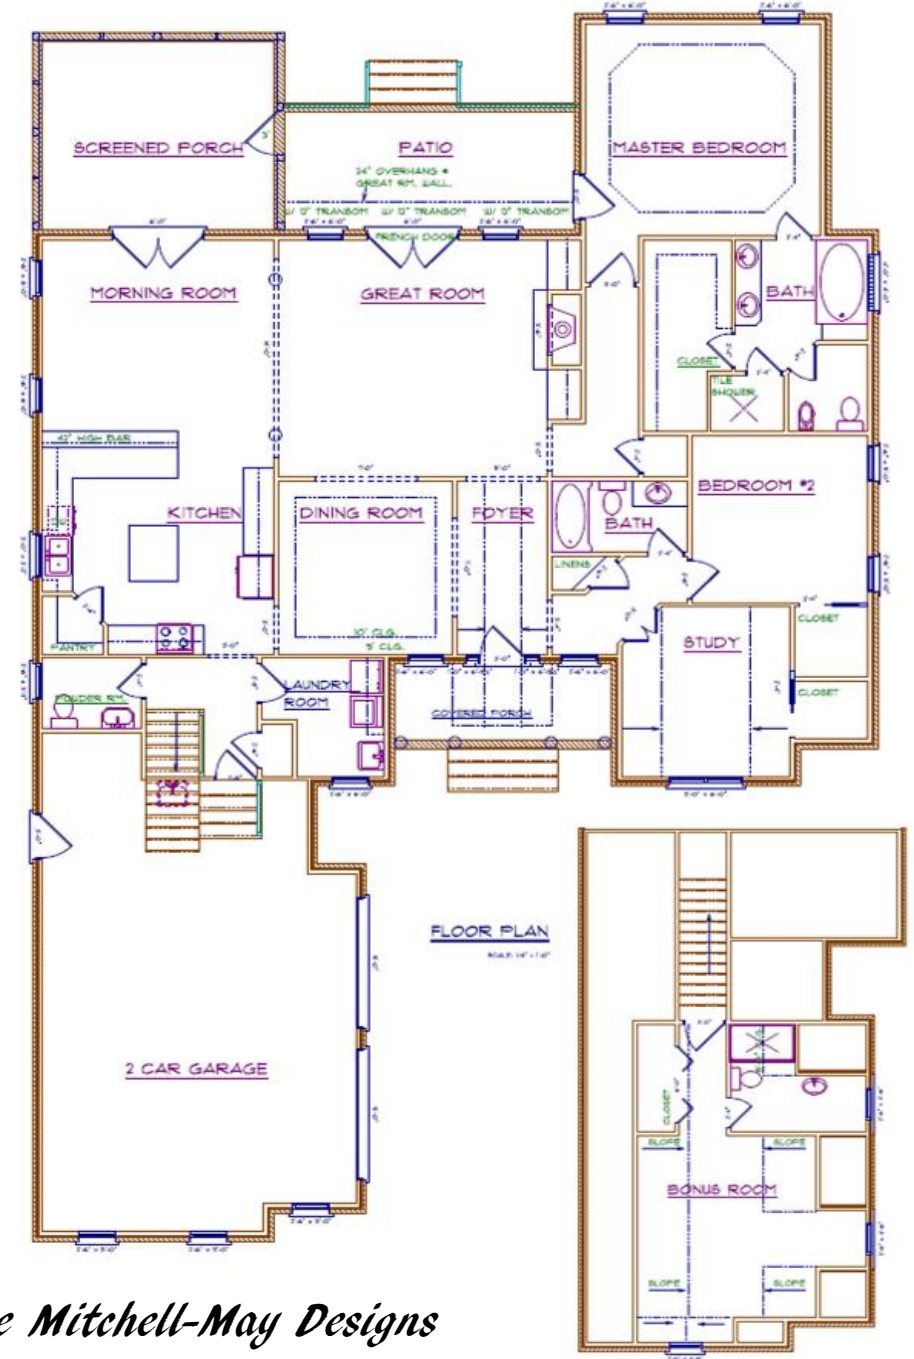

The Briley

Country Club Series

2267 Heated 1st Floor
 440 Sq Ft Bonus
 241 Sq Ft Screen Porch
 269 Sq Ft Porch Area
 Dimensions: 57' W x 87' D
 3 Bedrooms, 3 Baths,
 Study, FROG

Plan By: *Kaye Mitchell-May Designs*