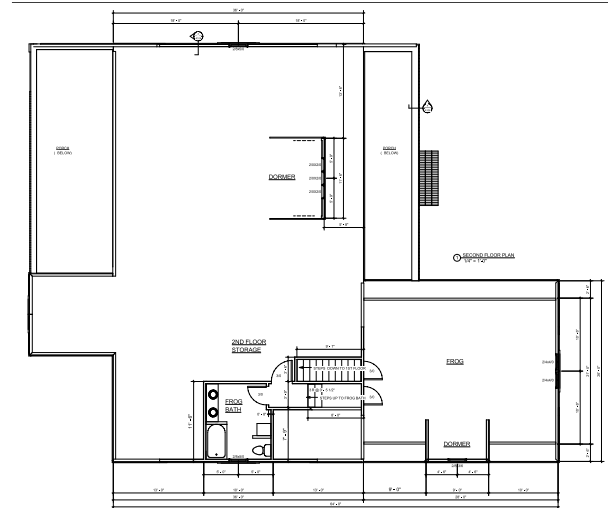

Floorplan Second Floor