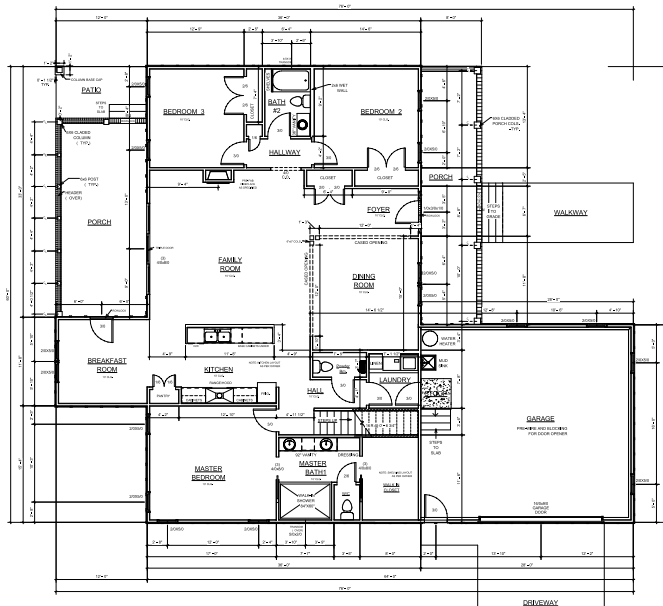

Floorplan First Floor