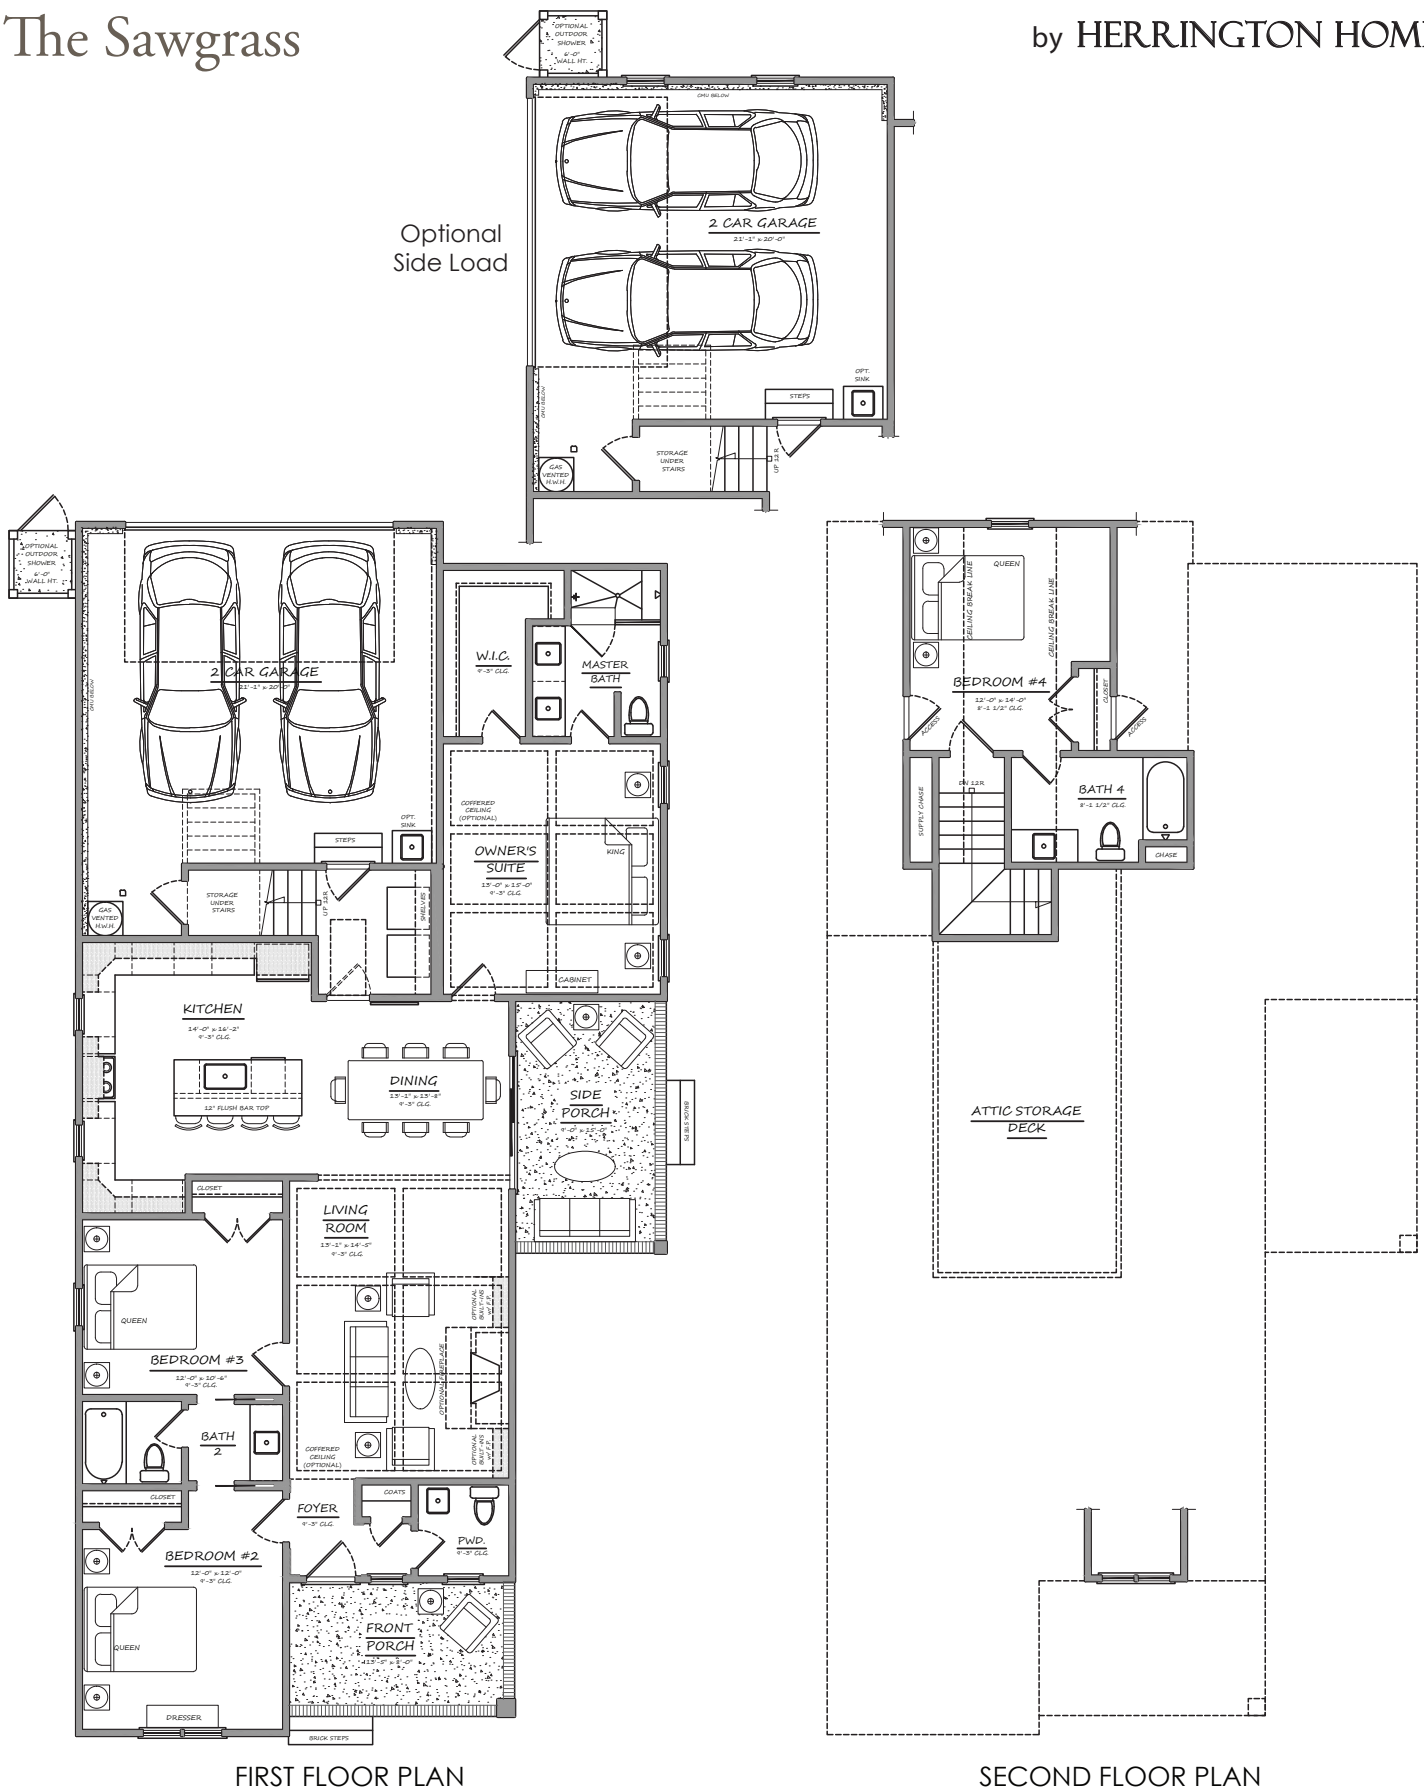

The Sawgrass

by HERRINGTON HOMES

Plans and Specifications subject to change without notice.
* See Sales Representative for Home Lot Pricing.

This sales plan shows several available options. See your Sales Representative for the additional cost of each option.