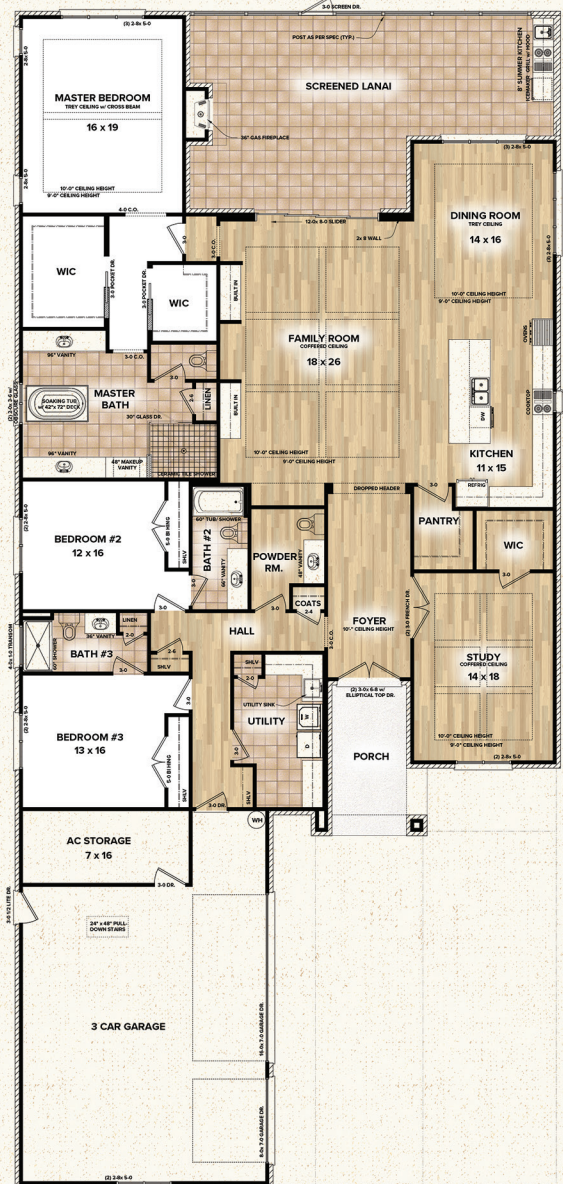

Bermuda

3,210 Heated Sq. Ft.

FEATURES

- 3 Bedrooms
- 3.5 Baths
- 3 Car Garage
- Study
- Coffered and Tray Ceiling
- Screened Lanai
- Fireplace
- Climate-Controlled Storage

This floor plan illustrates a general plan which is subject to future change and revisions. Dimensions, boundaries and position locations are for illustrative purposes only and are not necessarily intended to be exact.