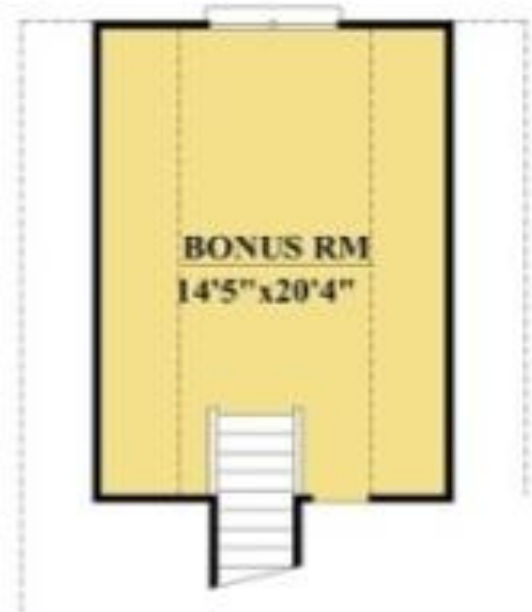

FIVE POINTS

FOOTPRINT: 41' X 76'

BONUS ROOM
318 HEATED SQUARE FEET

FIRST FLOOR PLAN
1487 HEATED SQUARE FEET