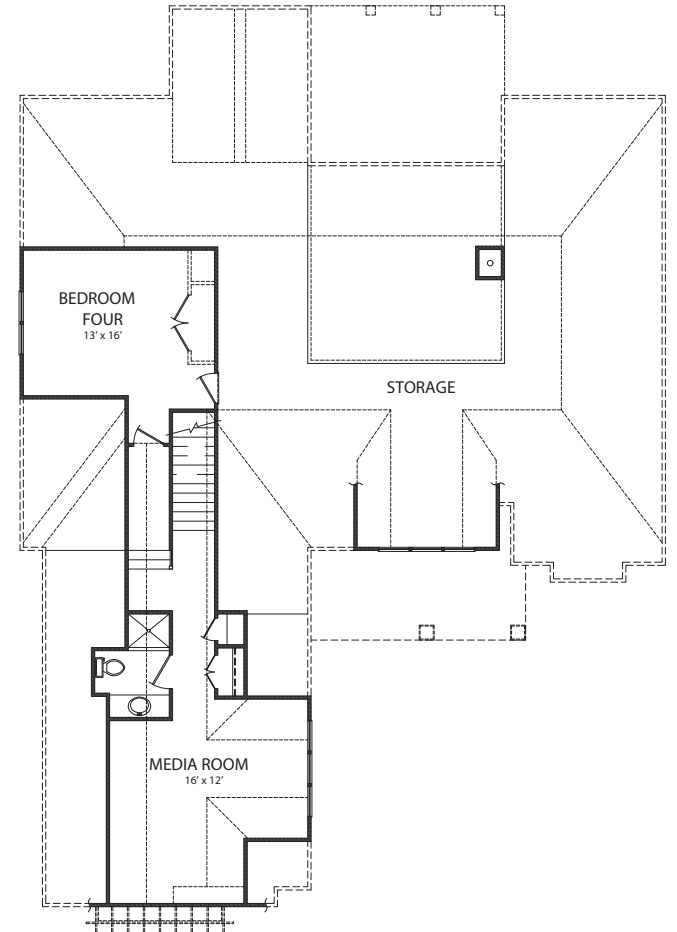

# THE LAUTNER II

3193 Square Feet | 4 Bedrooms | 3.5 Baths

Phone: 910-763-8760 | [info@pbcdesignbuild.com](mailto:info@pbcdesignbuild.com) | [www.pbcdesignbuild.com](http://www.pbcdesignbuild.com)

**PBC** | DESIGN  
+ BUILD

# THE LAUTNER II

3193 Square Feet

First Floor Heated: 2409'

Second Floor Heated: 784'

Garage: 696'

Screened Porch: 240'

This rendering is a general plan subject to future change + revisions. Dimensions, boundaries, and position locations are for illustrative purposes only.