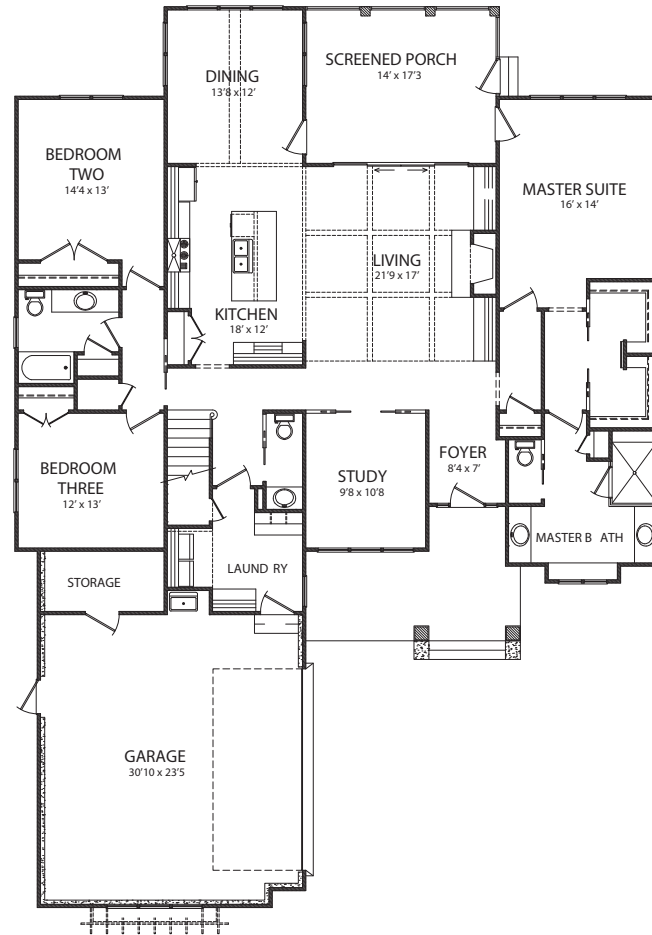

# THE LAUTNER II

3193 Square Feet | 4 Bedrooms | 3.5 Baths

Phone: 910-763-8760 | [info@pbcdesignbuild.com](mailto:info@pbcdesignbuild.com) | [www.pbcdesignbuild.com](http://www.pbcdesignbuild.com)

**PBC** | DESIGN  
+ BUILD

# THE LAUTNER II

3193 Square Feet

First Floor Heated: 2409'

Second Floor Heated: 784'

Garage: 696'

Screened Porch: 240'

This rendering is a general plan subject to future change + revisions. Dimensions, boundaries, and position locations are for illustrative purposes only.