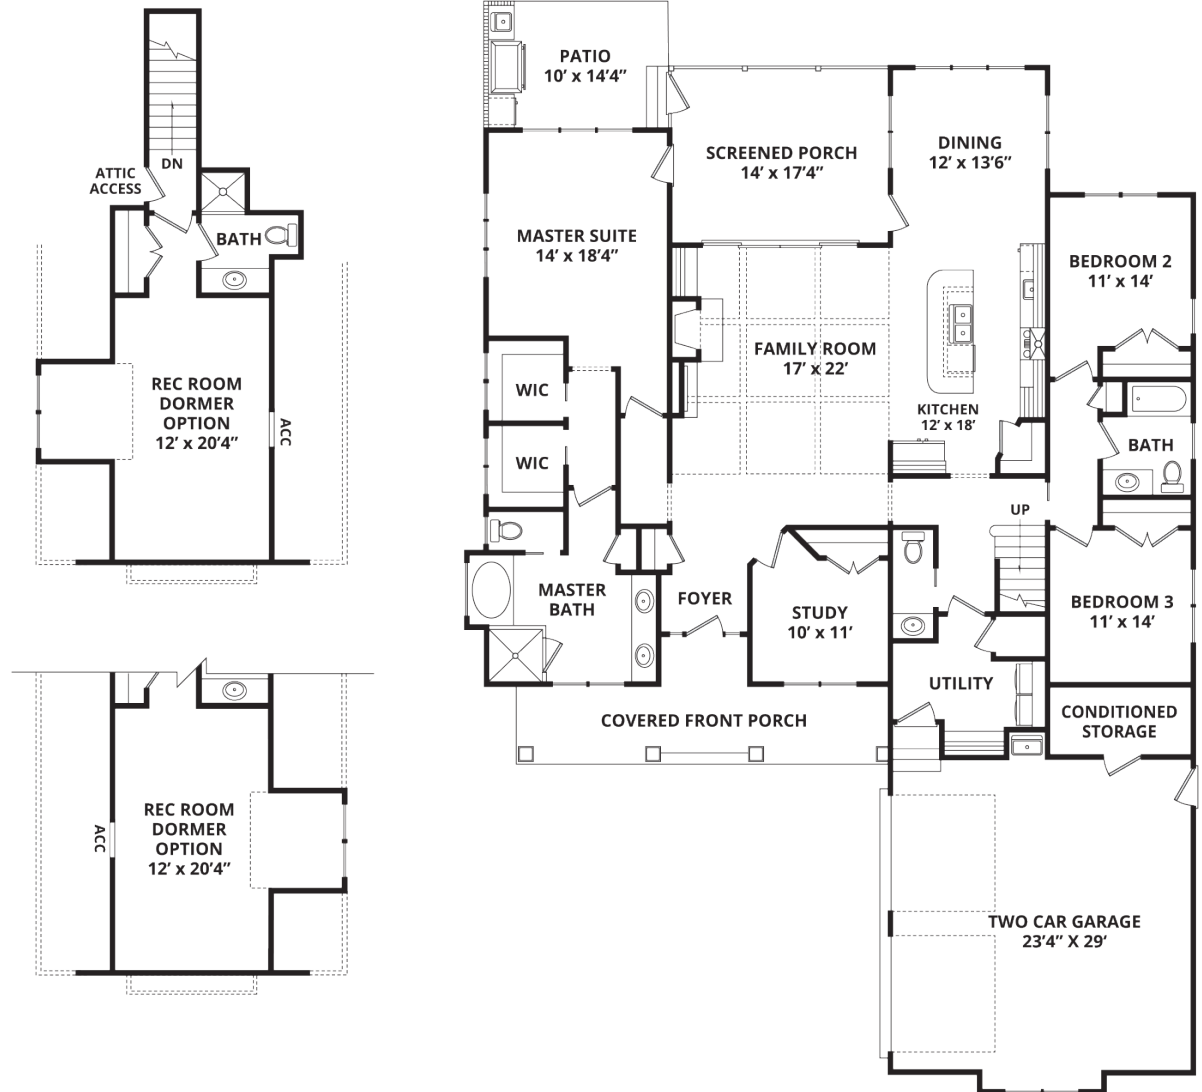

# THE LAUTNER

2752 Square Feet | 3 Bedrooms | 3.5 Baths

Phone: 910-763-8760 | [info@pbcdesignbuild.com](mailto:info@pbcdesignbuild.com) | [www.pbcdesignbuild.com](http://www.pbcdesignbuild.com)

**PBC** | DESIGN  
+ BUILD

# THE LAUTNER

2752 Square Feet

First Floor Heated: 2320'

Second Floor Heated: 432'

Garage: 624'

Screened Porch: 239'

Front Porch: 209'

This rendering is a general plan subject to future change + revisions. Dimensions, boundaries, and position locations are for illustrative purposes only.