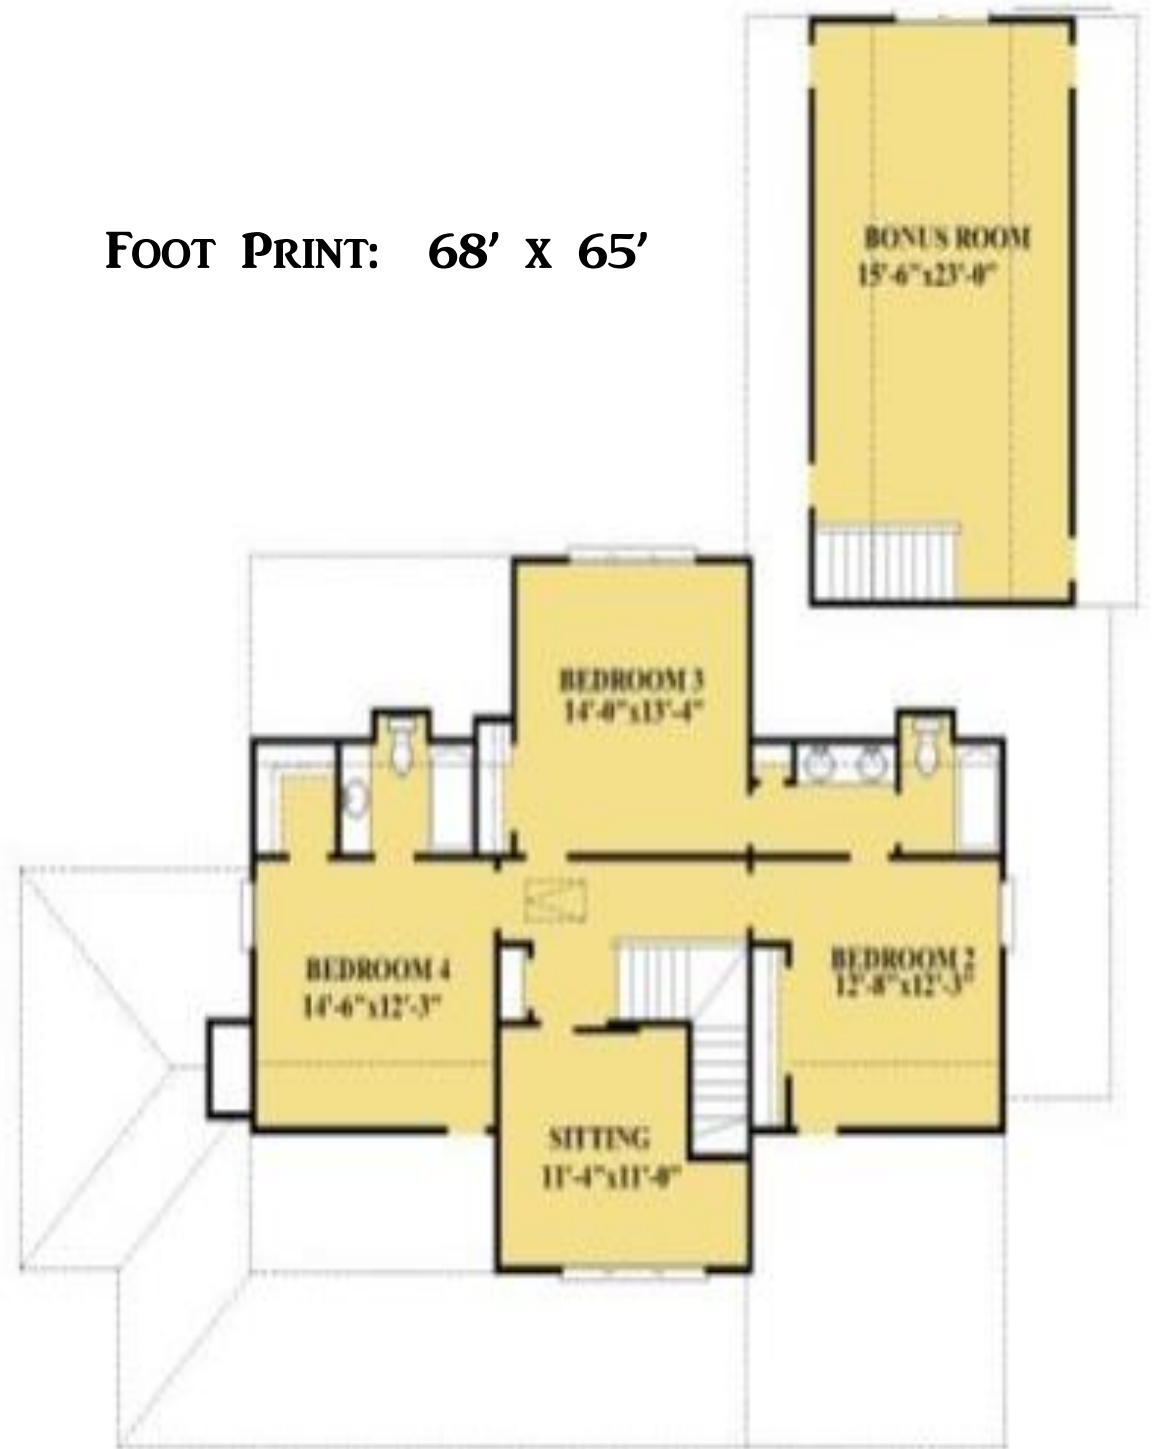

RIVER RIDGE

FOOT PRINT: 68' x 65'

FIRST FLOOR PLAN
HEATED SQUARE FEET 1722

SECOND FLOOR PLAN
HEATED SQUARE FEET 1510

**TOTAL HEATED AREA
W/ OPTIONAL BONUS ROOM 3232 SQUARE FEET**