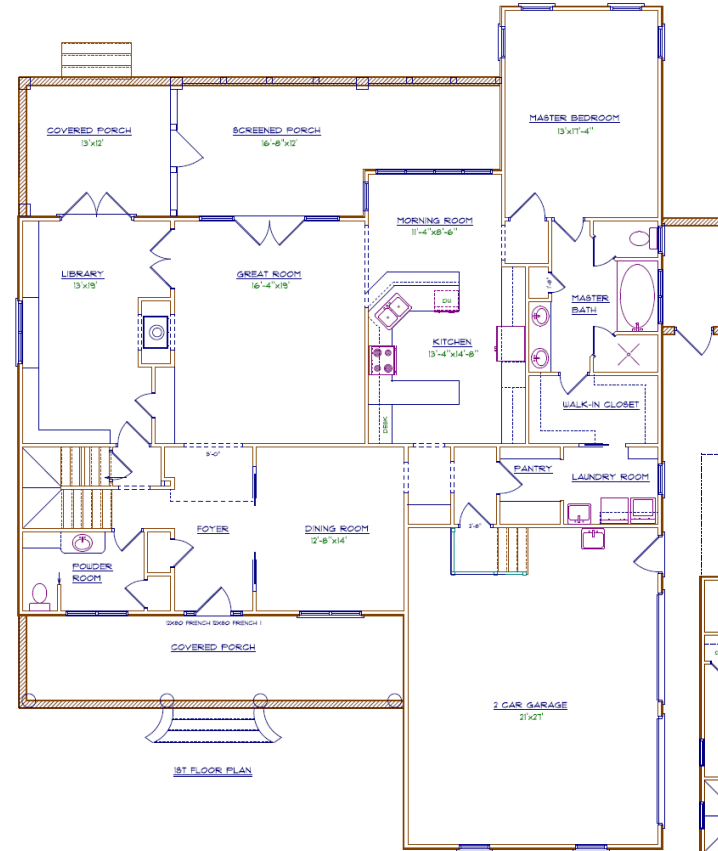

# "Savannah"

Country Club Edition

2000 Heated Sq Ft Level 1  
688 Heated Level 2  
293 Sq Ft Screen Porch  
Dimensions: 55' W x 72' D  
3 Bedroom, 2.5 Bathrooms  
Library, Optional FROG