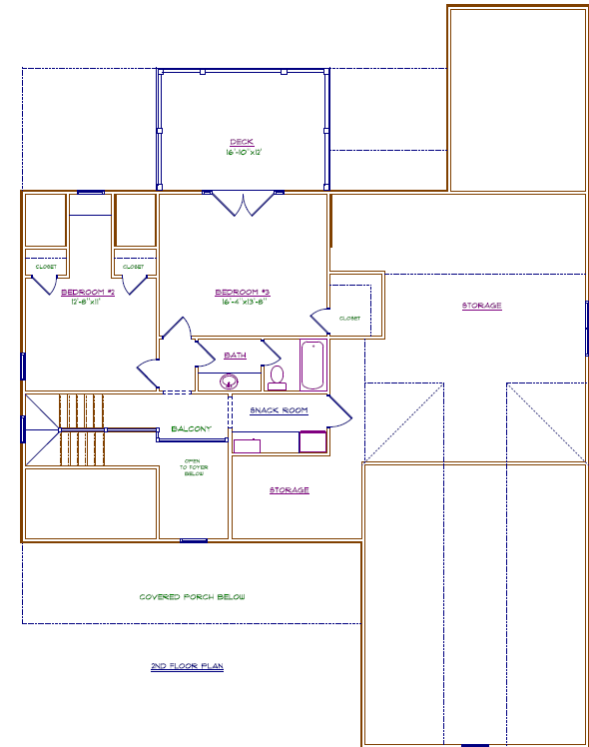

# "Savannah"

Country Club Edition

2000 Heated Sq Ft Level 1  
688 Heated Level 2  
293 Sq Ft Screen Porch  
Dimensions: 55' W x 72' D  
3 Bedroom, 2.5 Bathrooms  
Library, Optional FROG