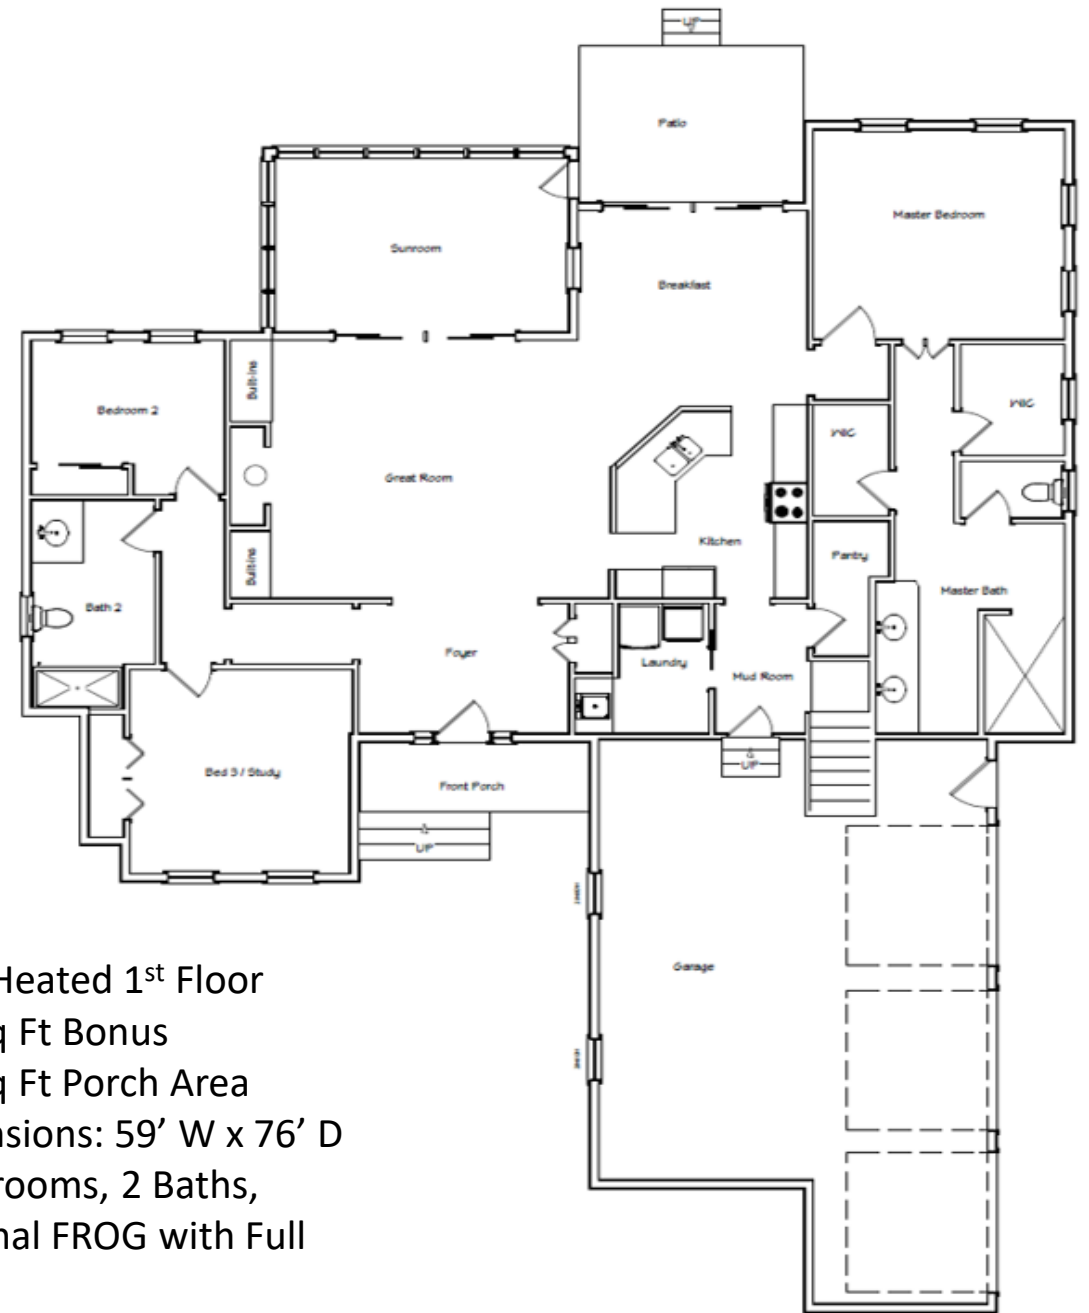

The "Scottsdale"

Country Club Series

2063 Heated 1st Floor
317 Sq Ft Bonus
269 Sq Ft Porch Area
Dimensions: 59' W x 76' D
3 Bedrooms, 2 Baths,
Optional FROG with Full
Bath