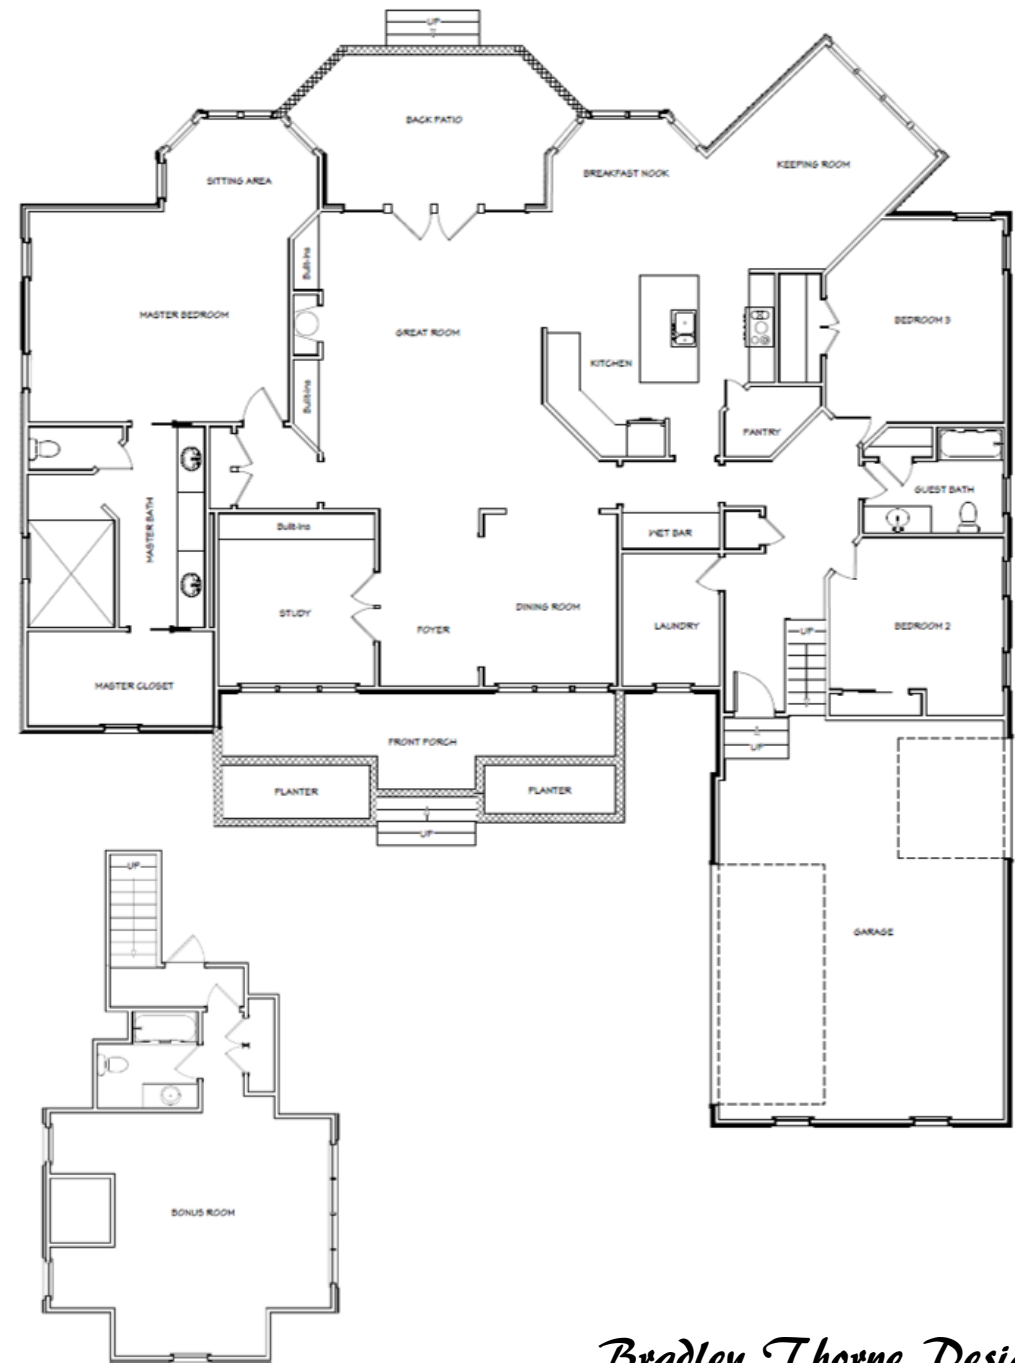

The "Alexandria"

Country Club Series

Specs:
2974 Heated Sq Ft Level 1
484 Heated Bonus Room
426 Sq Ft Porch Area
Dimensions: 72' W x 81' D
3 Bedroom, 3 Bathrooms
FROG with Full Bath

Bradley Thorne Designs