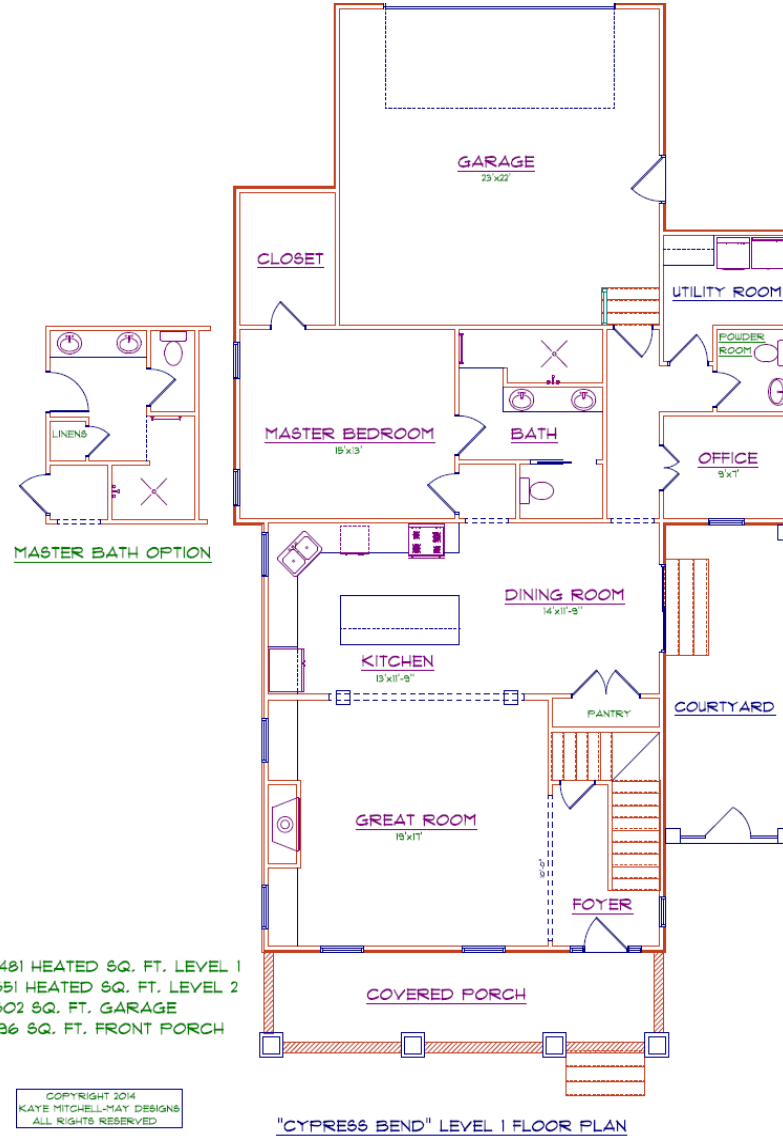

The "Cypress Bend"

Charleston Series

1481 Heated Level 1
551 Heated Level 2
196 SqFt Porch Area
2392 Total Heated SqFt
39'W x 73'D
3 Bed, 2.5 Bath, Frog Optional

1481 HEATED SQ. FT. LEVEL 1
551 HEATED SQ. FT. LEVEL 2
502 SQ. FT. GARAGE
196 SQ. FT. FRONT PORCH

COPYRIGHT 2014
KAYE MITCHELL-MAY DESIGNS
ALL RIGHTS RESERVED