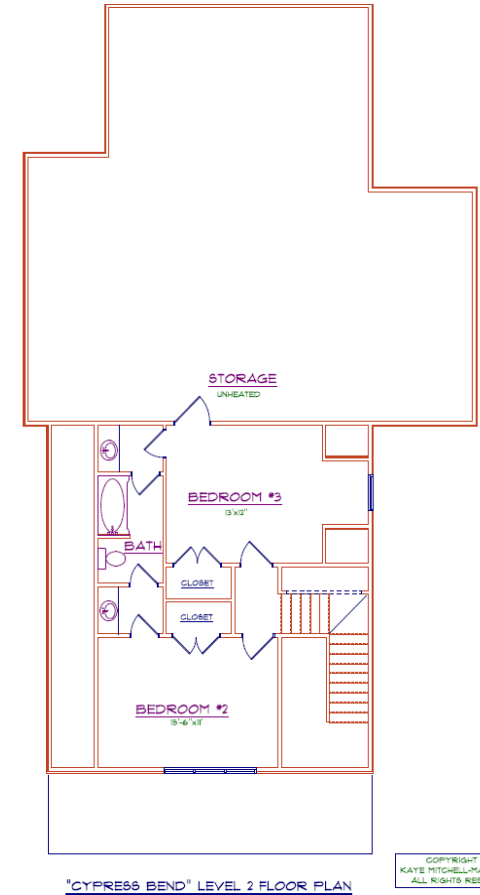

The "Cypress Bend"

Charleston Series

1481 Heated Level 1
551 Heated Level 2
196 SqFt Porch Area
2392 Total Heated SqFt
39'W x 73'D
3 Bed, 2.5 Bath, Frog Optional

1481 HEATED SQ. FT. LEVEL 1
551 HEATED SQ. FT. LEVEL 2
502 SQ. FT. GARAGE
196 SQ. FT. FRONT PORCH

COPYRIGHT 2014
KAYE MITCHELL-MAY DESIGNS
ALL RIGHTS RESERVED