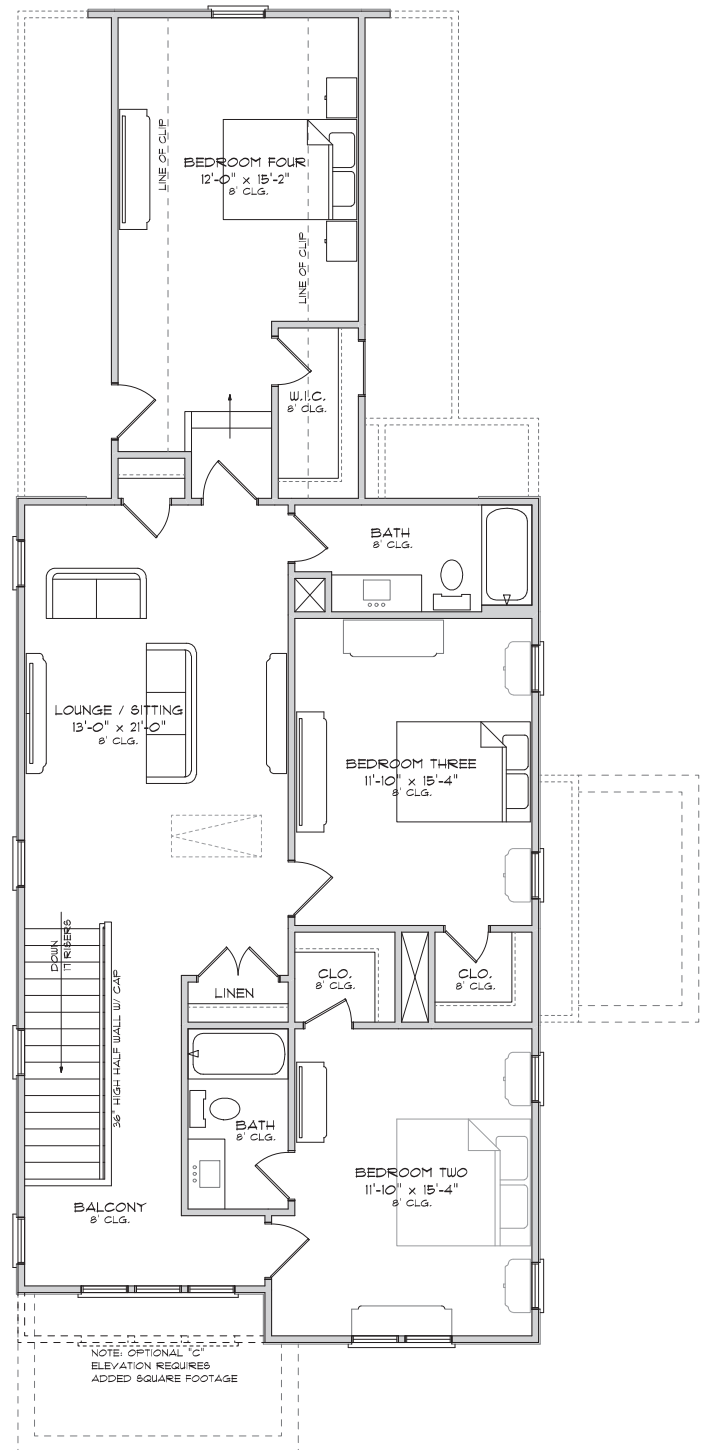

# The Marsh Grass

4 bedrooms  
3.5 baths  
2 car garage  
2464 sq. ft.

Elevation A

Elevation B

Elevation C

# The Marsh Grass

by HERRINGTON HOMES

Plans and Specifications subject to change without notice.  
 \* See Sales Representative for Home Lot Pricing.

FIRST FLOOR PLAN

SECOND FLOOR PLAN

This sales plan shows several available options. See your Sales Representative for the additional cost of each option.