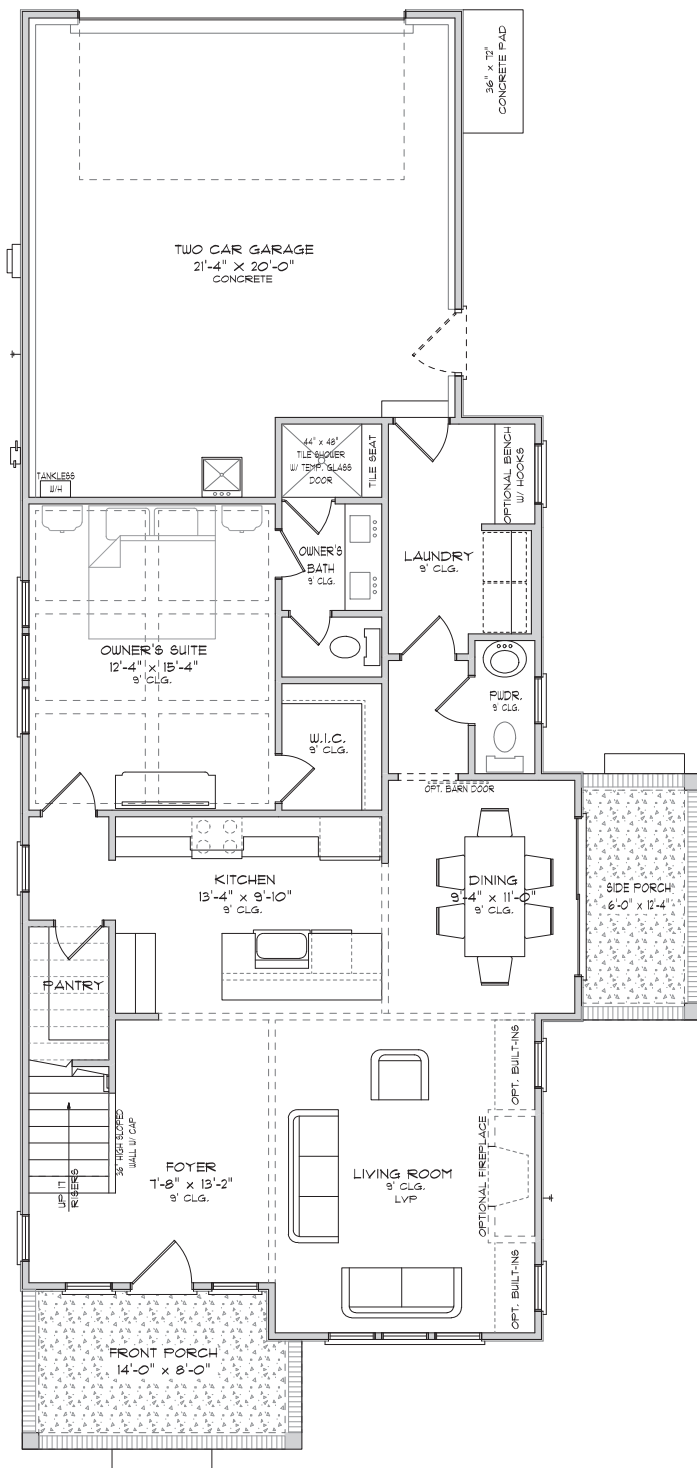

# The Marsh Grass

4 bedrooms  
3.5 baths  
2 car garage  
2464 sq. ft.

Elevation A

Elevation B

Elevation C

# The Marsh Grass

by HERRINGTON HOMES

Plans and Specifications subject to change without notice.  
 \* See Sales Representative for Home Lot Pricing.

FIRST FLOOR PLAN

SECOND FLOOR PLAN

This sales plan shows several available options. See your Sales Representative for the additional cost of each option.