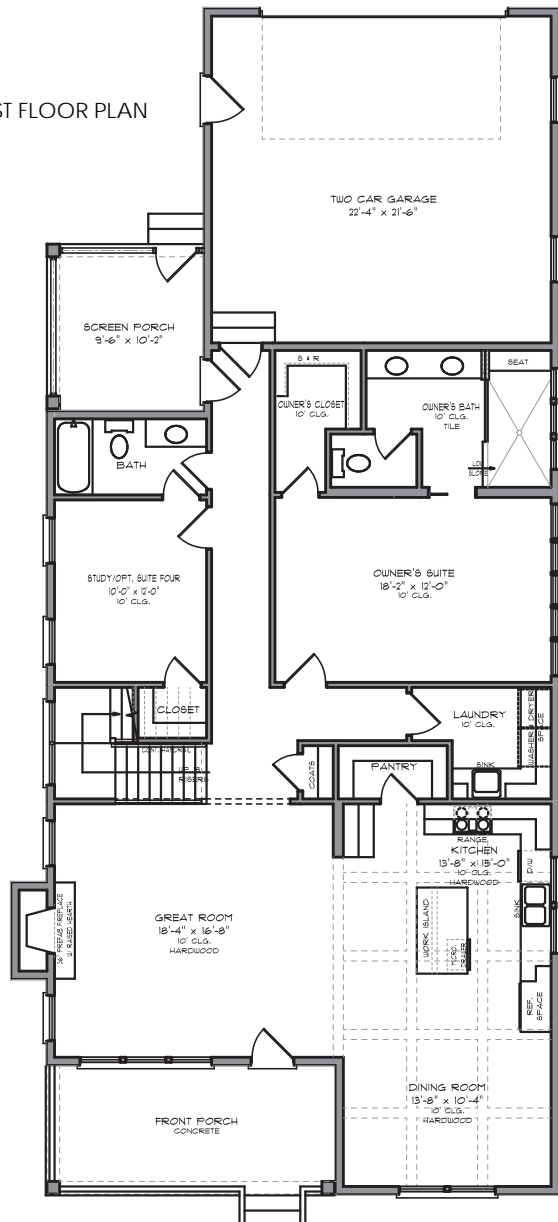

RIVER BLUFFS.

THE CAMELIA

Plans, specifications and prices are subject to change without notice.
The price does not include construction financing or lot costs.

Included Features:

- House Dimensions: 78' L x 36' W
- 2607 Heated Sq. Ft.
- 4 Bedrooms / 3 full Baths
- 10' ceilings on first floor, 9' ceilings on second floor
- First floor Master Suite
- Kitchen with large center island
- Loft area on second floor
- Covered front porch and screened porch

FIRST FLOOR PLAN

SECOND FLOOR PLAN