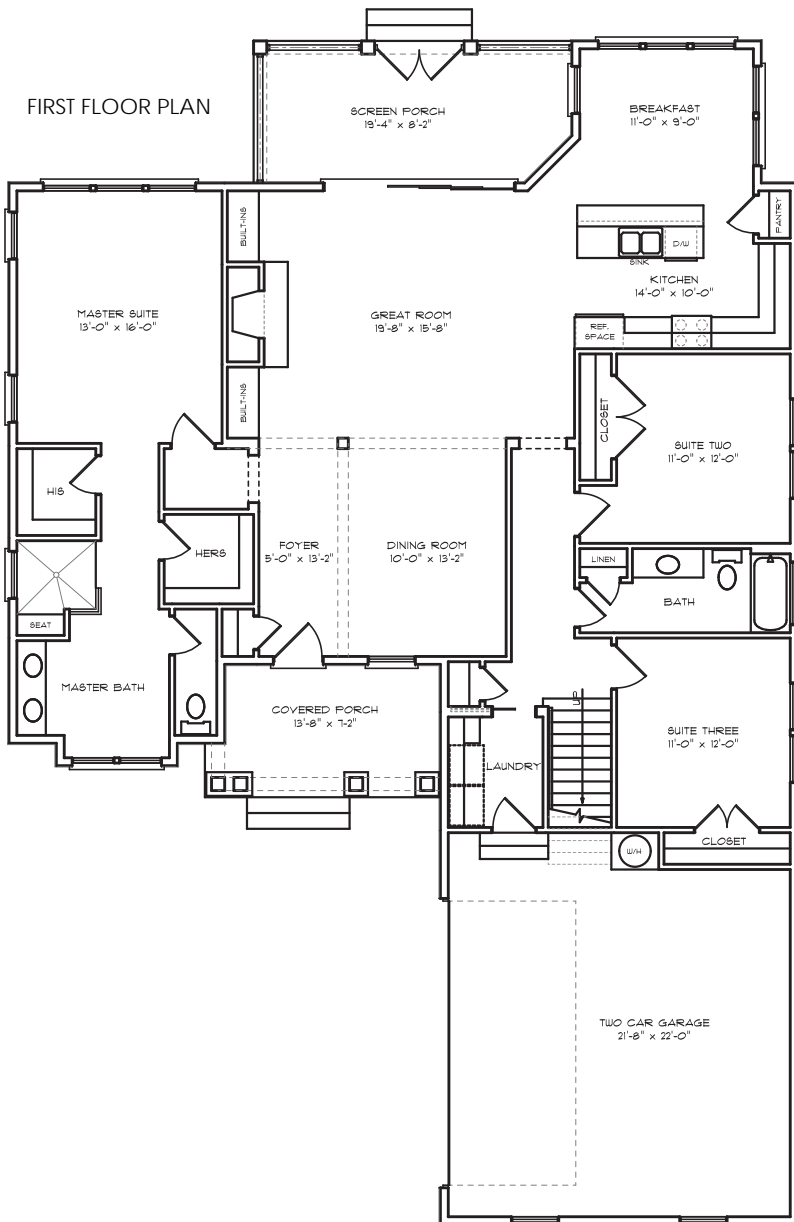

RIVER BLUFFS.

THE HIBISCUS

Plans, specifications and prices are subject to change without notice.
The price does not include construction financing or lot costs.

Included Features:

- House Dimensions: 75' L x 50' W
- 2055 Heated Sq. Ft.
- 3 Bedrooms / 2 Full Baths
- First floor Master Suite
- 10' ceilings on first floor
- One story living
- Optional bonus and bath on second floor

FIRST FLOOR PLAN

OPTIONAL SECOND FLOOR PLAN
(adds 338 Heated Sq. Ft.)