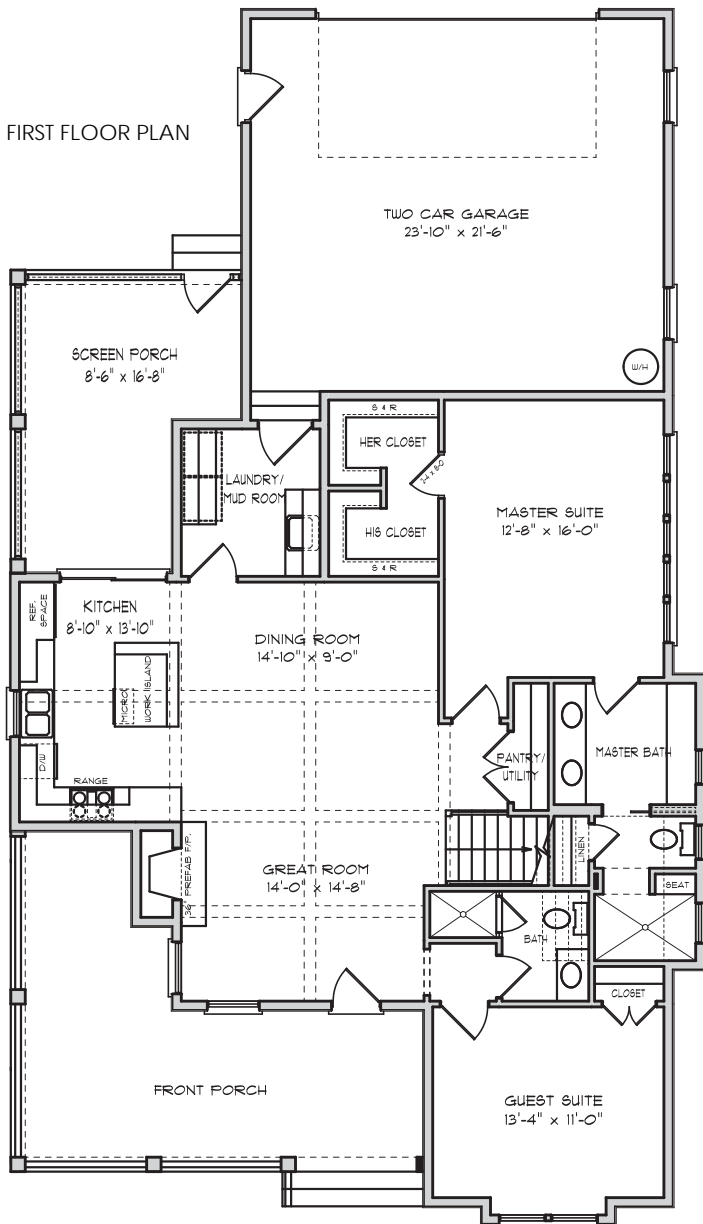

RIVER BLUFFS.

THE OLEANDER

Plans, specifications and prices are subject to change without notice.
The price does not include construction financing or lot costs.

Included Features:

- House Dimensions: 70' L x 40' W
- 2159 Heated Sq. Ft.
- 4 Bedrooms
- 3 Full Baths
- 10' ceilings on First Floor
- Large second floor Play Room
- Coffered ceilings in Great and Dining Room
- Screened Porch
- Hardwood Floors Downstairs in Living Areas

FIRST FLOOR PLAN

SECOND FLOOR PLAN