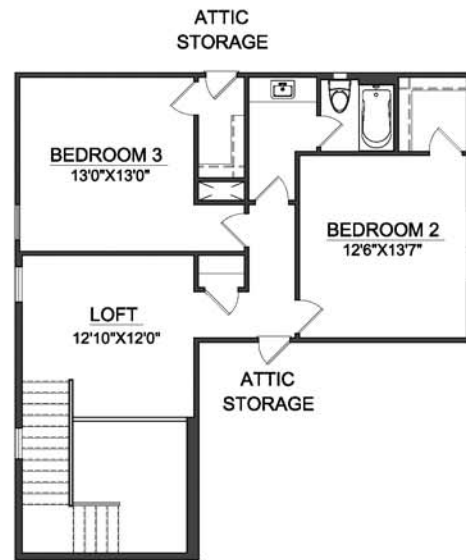

The Portulaca

3 Bedroom | 2 1/2 Bathroom | 2,331 Heated Sq. Ft.

RICHARD WALLACE BUILDER

Honesty. Integrity. Quality.

Since 1976

First Floor

Second Floor

Front Elevation

Any dimensional data shown is approximate. Images shown are for illustrative purposes only.
Onsite construction materials and details may vary. Property of Richard Wallace Builders.