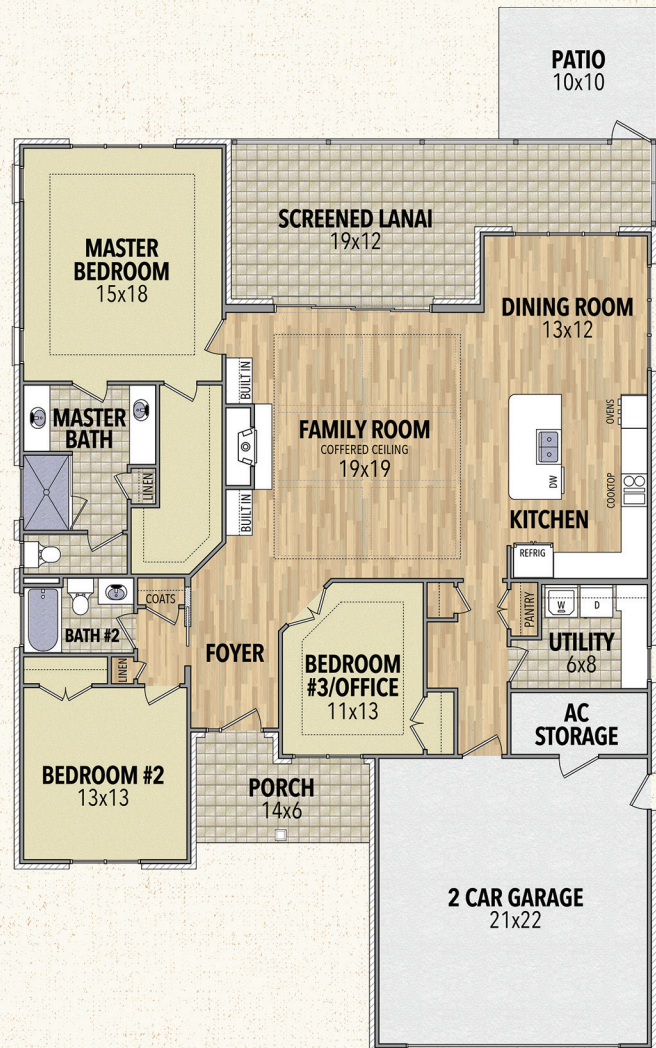

# Egret I

2,100 Heated Sq. Ft.

## FEATURES

- 3 Bedrooms
- 2 Baths
- 2 Car Garage
- Tray Ceiling
- Screened Lanai
- Patio
- Fireplace
- Climate-Controlled Storage

-  - wood floor
-  - tile
-  - carpet
-  - concrete

This floor plan illustrates a general plan which is subject to future change and revisions. Dimensions, boundaries and position locations are for illustrative purposes only and are not necessarily intended to be exact.