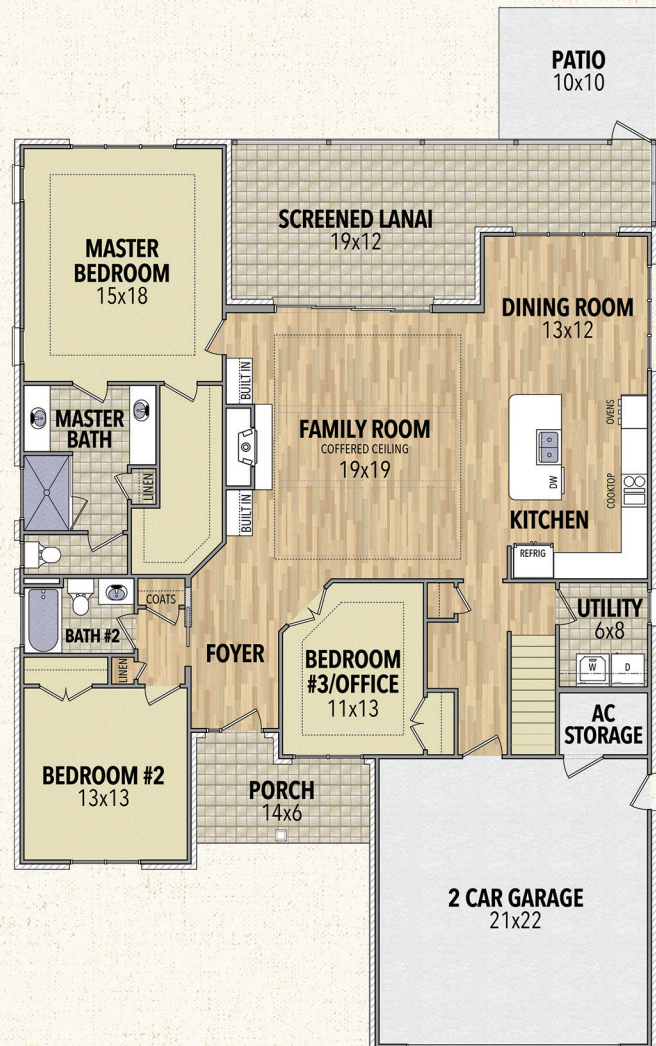

Egret II

2,375 Heated Sq. Ft.

FEATURES

- 3 Bedrooms
- 3 Baths
- 2 Car Garage
- Bonus Room
- Tray Ceiling
- Screened Lanai
- Patio
- Fireplace
- Climate-Controlled Storage

-  - wood floor
-  - tile
-  - carpet
-  - concrete

This floor plan illustrates a general plan which is subject to future change and revisions. Dimensions, boundaries and position locations are for illustrative purposes only and are not necessarily intended to be exact.