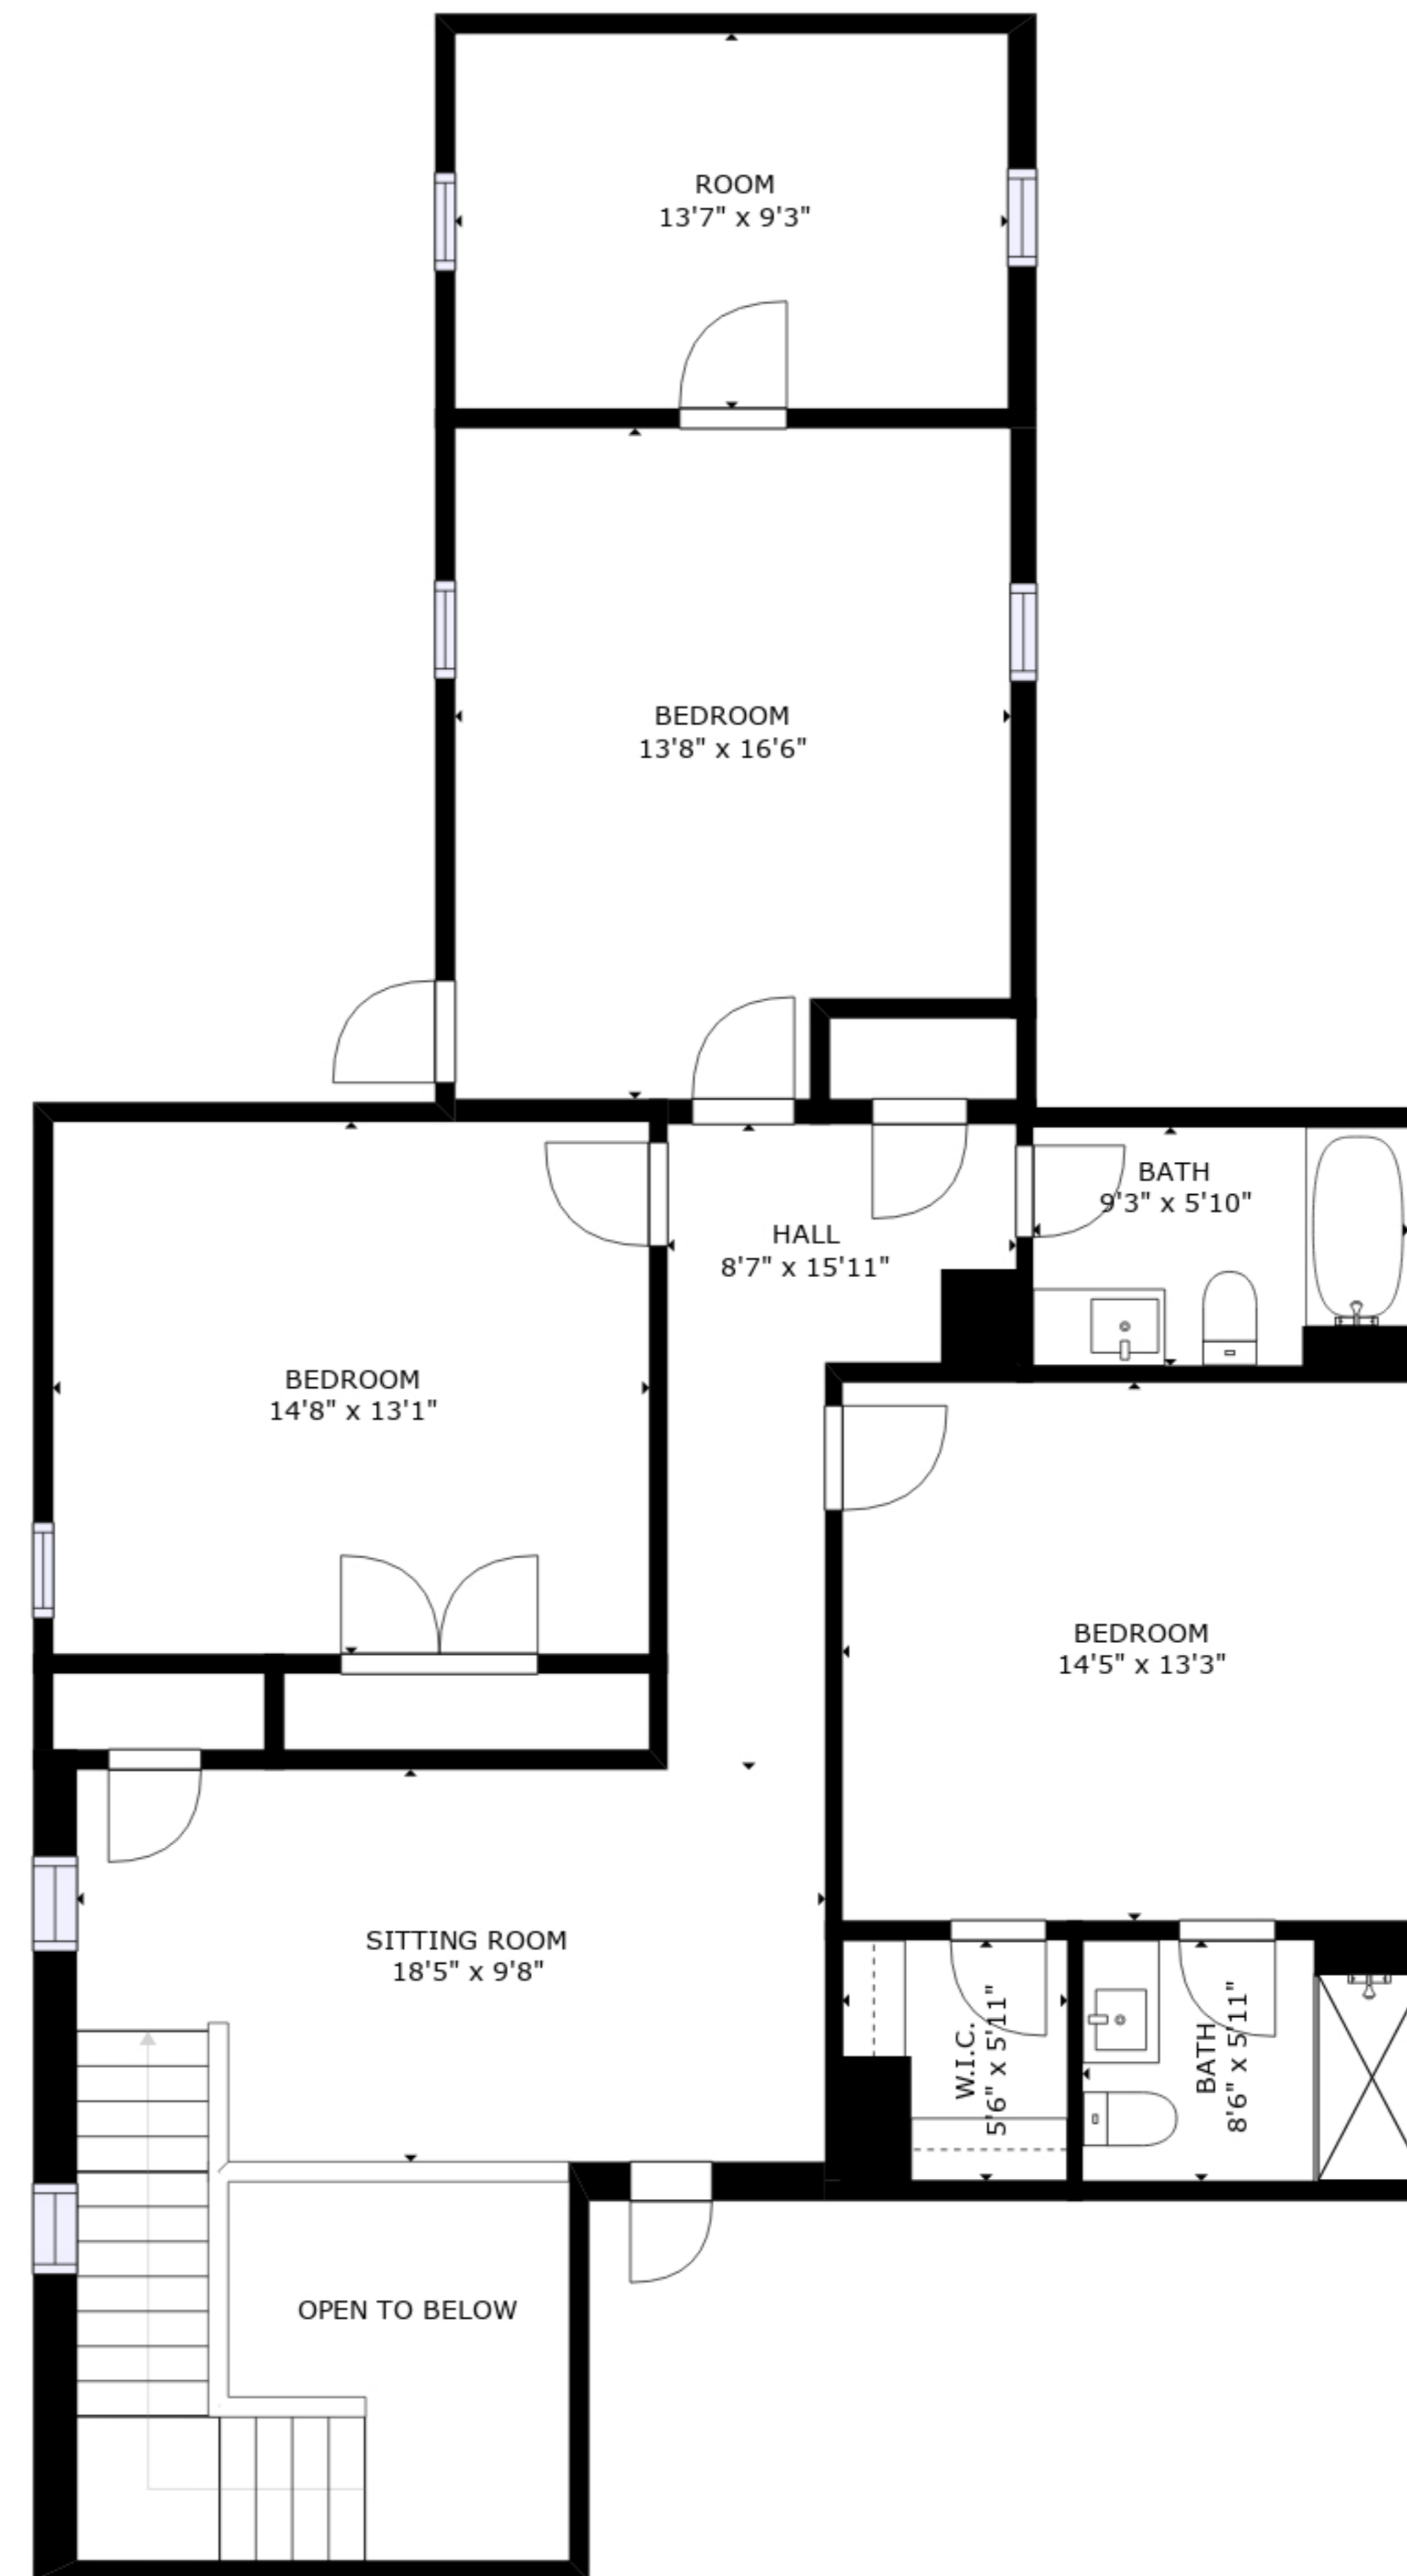

FLOOR 1

FLOOR 2

GROSS INTERNAL AREA  
 FLOOR 1: 1511 sq. ft, FLOOR 2: 1283 sq. ft  
 EXCLUDED AREAS: , PATIO: 202 sq. ft  
 PORCH: 286 sq. ft  
 TOTAL: 2794 sq. ft

SIZES AND DIMENSIONS ARE APPROXIMATE, ACTUAL MAY VARY.