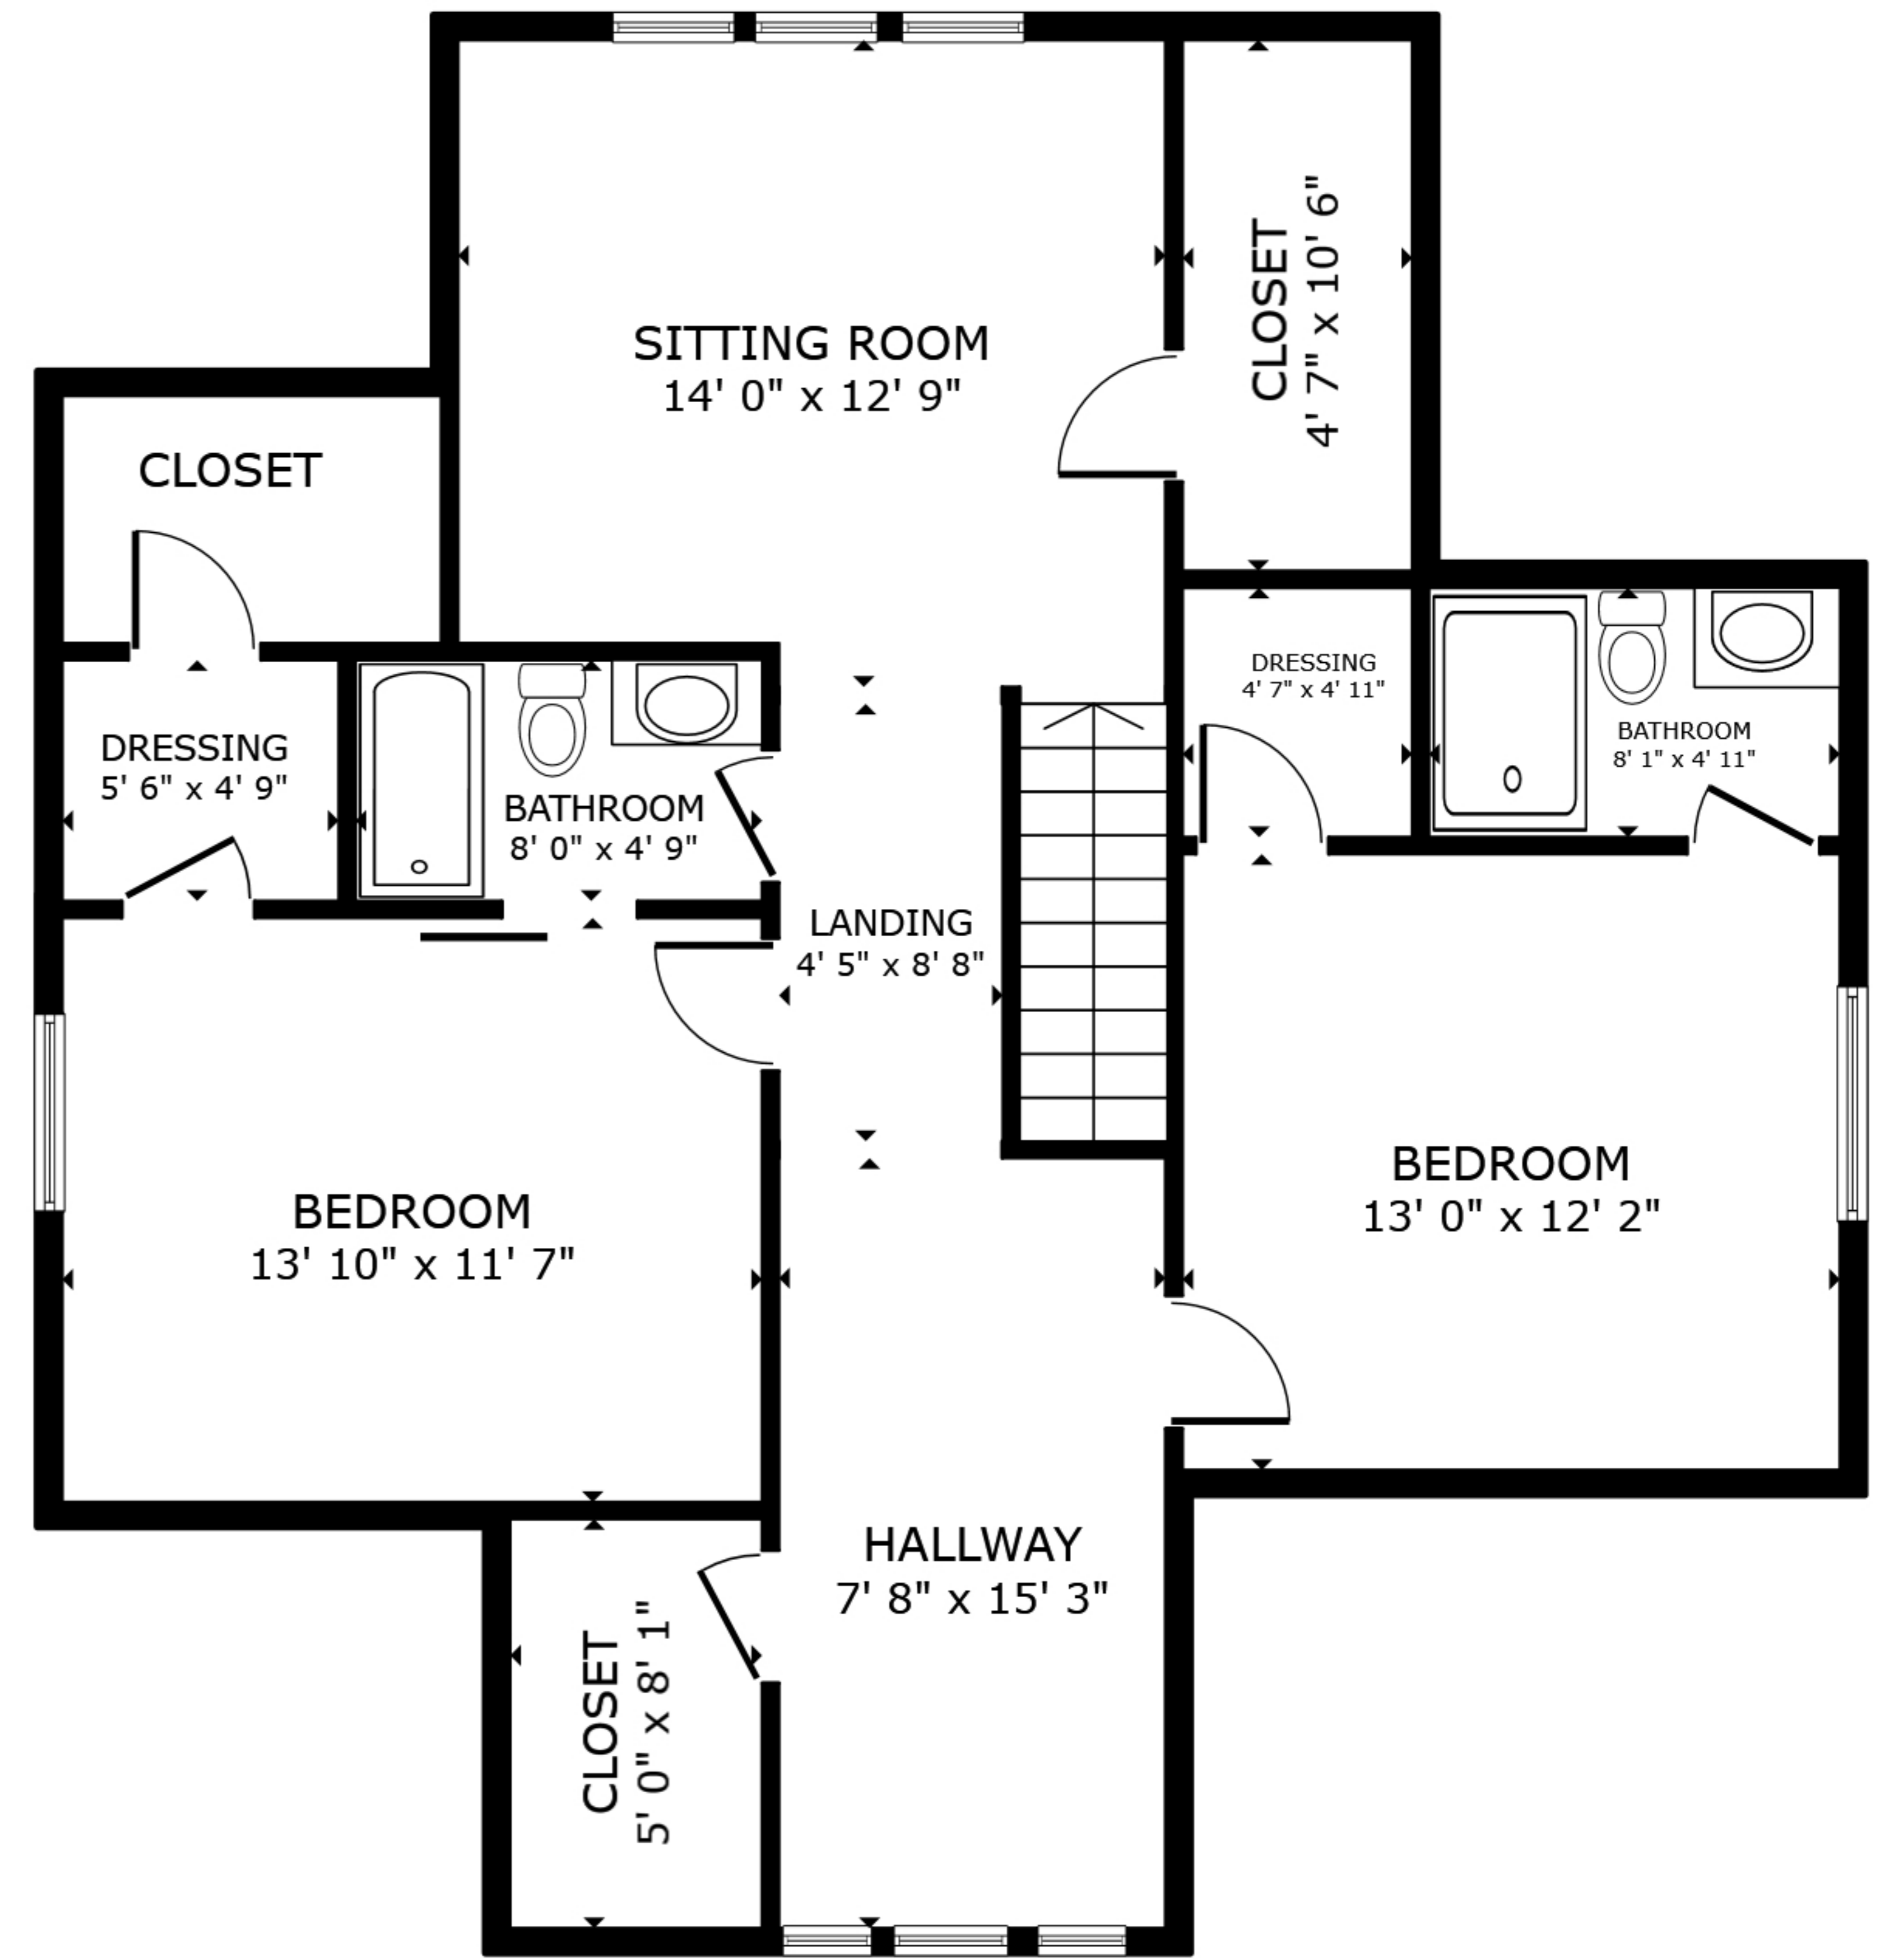

FLOOR 1

FLOOR 2

GROSS INTERNAL AREA
 FLOOR 1 1,445 sq.ft. FLOOR 2 969 sq.ft.
 TOTAL : 2,414 sq.ft.

SIZES AND DIMENSIONS ARE APPROXIMATE, ACTUAL MAY VARY.