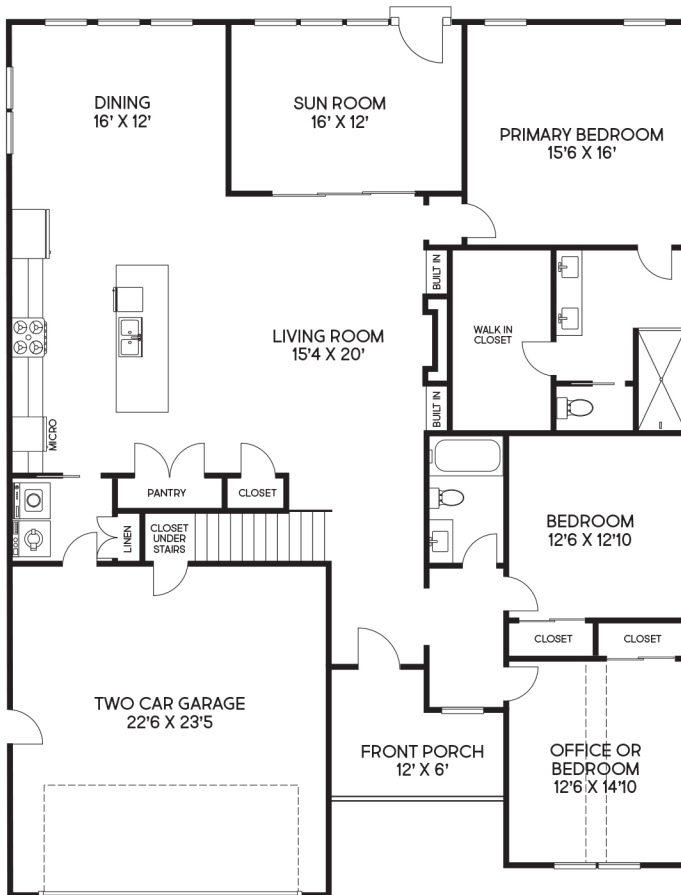

# OSPREY COTTAGE II

- 2586 HEATED SQ. FT
- 3 BED + BONUS
- 3 BATH
- FLEX/SUNROOM
- 2 CAR